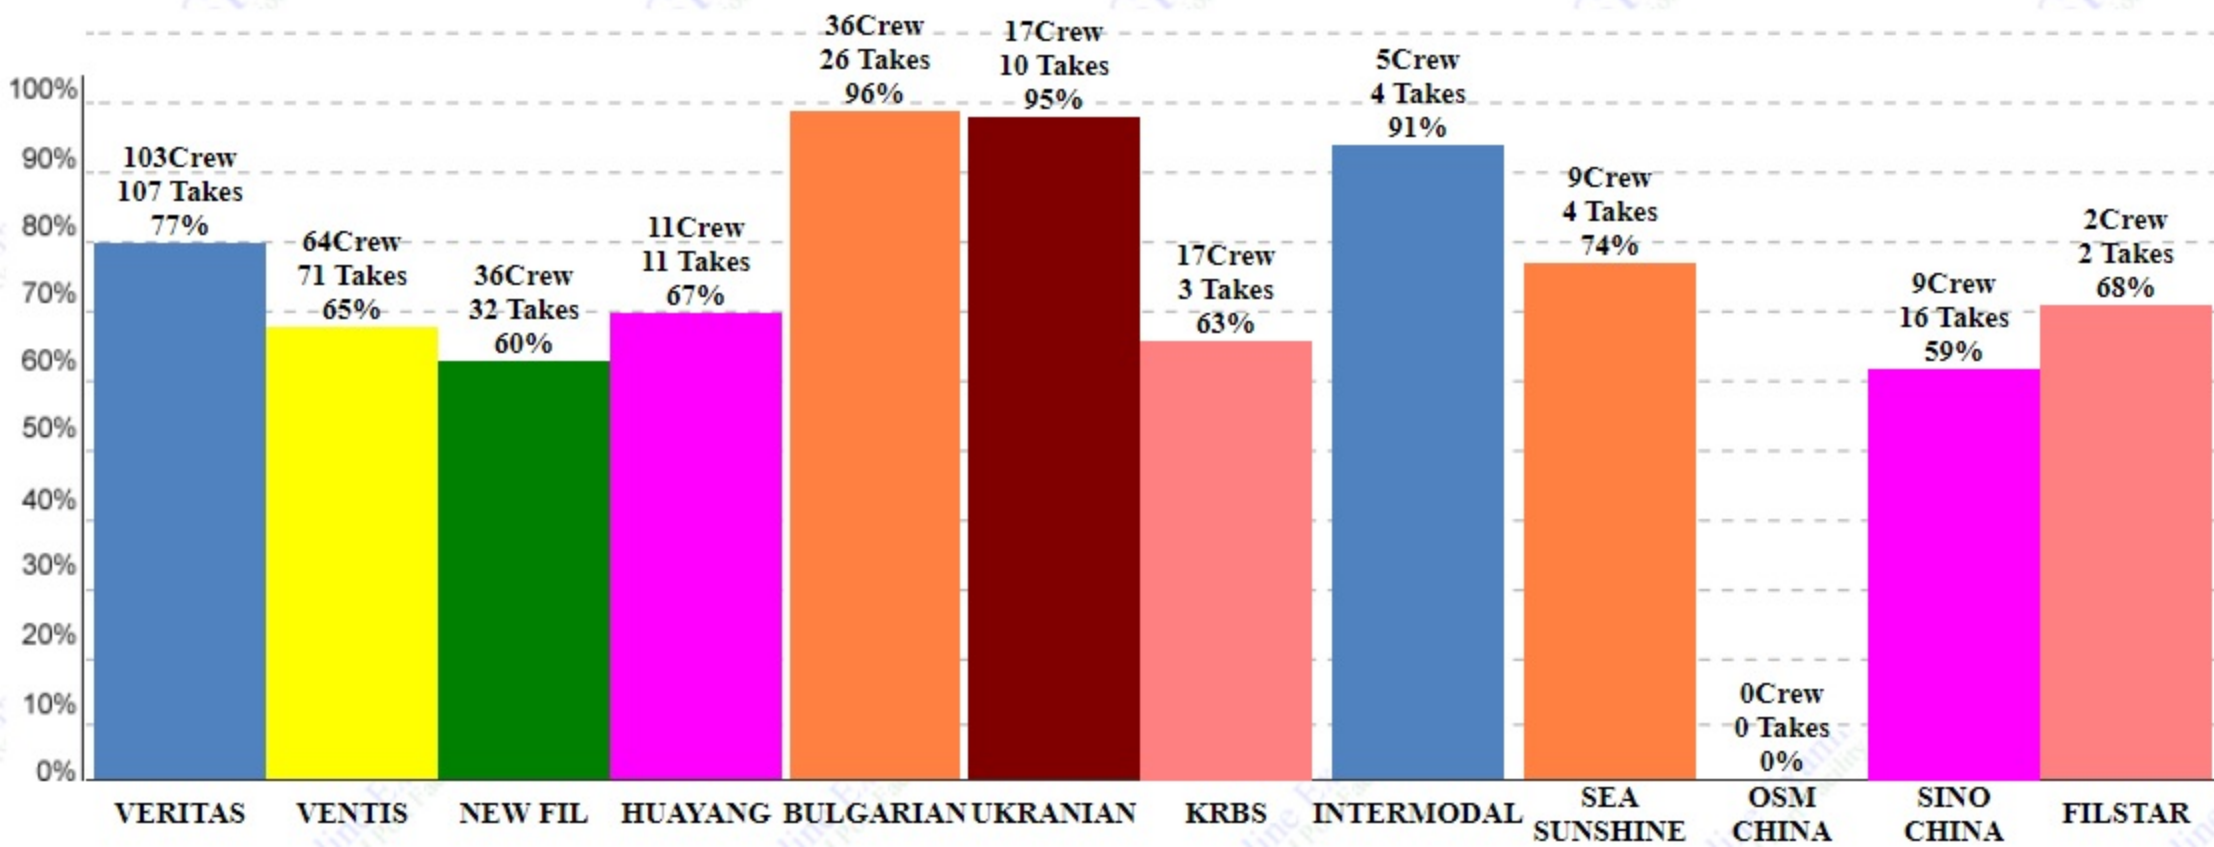

"K" Line RoRo Bulk Ship Management Co., Ltd. ISM/SMS Performance

ISM/SMS AVERAGE GRADES FOR

March 01, 2020 TO March 31, 2020

"K" Line RoRo Bulk Ship Management Co., Ltd. ISPS Performance

ISPS AVERAGE GRADES FOR

March 01, 2020 TO March 31, 2020

Number of Visit's

From:

To:

Result's From: 2020-03-01 To: 2020-03-31

[Nationality]	[Manning]	[Crew]	[Staff]	[Total]
FILIPINO	VERITAS	4608	75	4683
	NEW FILIPINO MARITIME	848	13	861
	VENTIS	1395	0	1395
	INTERMODAL	153	3	156
	SEA SUNSHINE	3	13	16
	FIL-STAR	71	0	71
JAPANESE	KRBS	0	1	1
CHINESE	HUAYANG	69	0	69
	OSM	0	0	0
	SINOCREW	524	2	526
BULGARIAN	STGB	241	0	241
UKRAINE	STGU	781	0	781
		Total Crew: 8693	Total Staff: 107	Total Logs: 8800