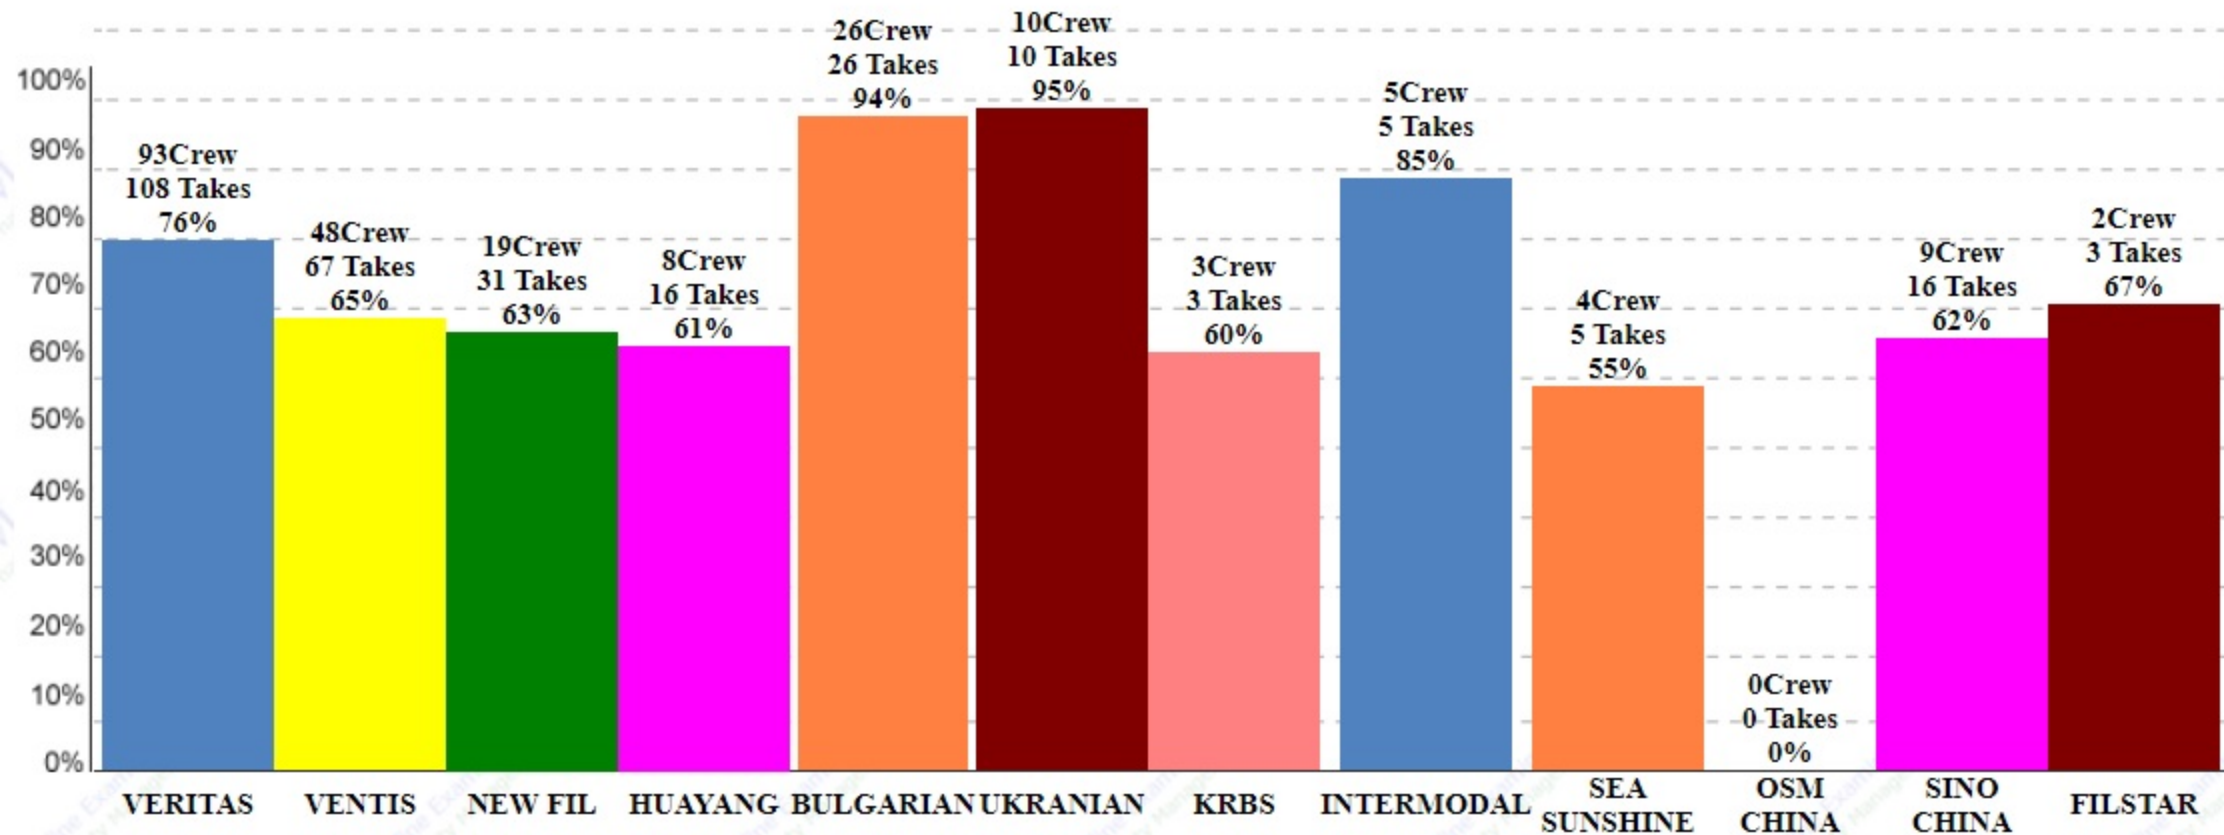

"K" LINE RORO BULK SHIP MANAGEMENT CO., LTD.
REGIONAL OPERATING HEADQUARTERS
SUMMARY OF ALL KRBS IN-HOUSE TRAINING
For the Month of MARCH 2020

	TRAINING/COURSES	DATE		VERITAS	VENTIS	NEWFIL	INTRMDL	HUAYANG	SINO	FIL-STAR	SEA SUNSHINE	TOTAL ENDORSE CREW
1	ISM/SMS ONLINE PERFORMANCE ISM/SMS ONLINE			93 76.00%	48 65.00%	39 63.00%	5 85.00%	8 61.00%	9 62.00%	2 67.00%	4 55.00%	208
2	ISPS ONLINE PERFORMANCE ISPS ONLINE			103 77.00%	64 65.00%	36 60.00%	5 91.00%	11 67.00%	9 59.00%	2 68.00%	9 74.00%	239
	TTOS-PCC (DECK) - *WITH EXAMINATION PCC AVERAGE for Deck (DECK) - *NO EXAMINATION (ENGINE) (CATERING)	03 March 2020		13 90.77%	13 89.23%	4 91.25%					0 #DIV/0!	30
		10 March 2020		14	3	2					0	19
				22	6	7					0	35
				12	4	5					0	21
4	TTOS-BULK CARRIER			22	3	13	3					41
5	TTOS- MLC 2006			36	23	11	5				1	76
6	BASSNET 2.9	05 - 06 March		17		2				2	1	22
												0
												0
7	TTOS-PAINTING TECHNIQUE			29	25	9	2			1		66
8	TTOS-ROPE SPLICING			25	24	9	2			1		61
9	SAFIR				1	1				2		4
10	TTOS-SPAS			31	9	6	1					47
11	COMPETENCY PROMOTIONAL	02 - 04 March	ENGINE			1						1
12	IN-HOUSE TRAINING	09 - 11 March	DECK		2	1						3
16	TTOS E-NAVIGATOR			5	1	3						9
17	NISHI-F LRRS			6		3				5		14
18	KRBS SMS			35	11	19	5			1	1	72
19	TTOS PCC SPECIAL BRIEFING(TASK FORCE)	02 March 2020		1	1							2
		04 March 2020				1						1
20	TTOS-BASIC NAVIGATION			5	2							7
21	ELECTRONIC ENGINE FAMILIARIZATION											0
22	KLINE EMS			48	23	14	5				2	92
23	TTOS GAS DETECTOR CALIBRATION											0
24	IMSBC CODE & NICKEL ORE CARGO FAMILIARIZATION			2		1				1		4
25	BULK CARRIER BRIEFING			2	1	1						4
26	DECK PROMOTIONAL INTERVIEW				1							1
27	ENGINE PROMOTIONAL INTERVIEW											0
28	ISPS CODE			47	25	22	5				6	105

"K" Line RoRo Bulk Ship Management Co., Ltd. ISM/SMS Performance

ISM/SMS AVERAGE GRADES FOR

March 01, 2020 TO March 31, 2020